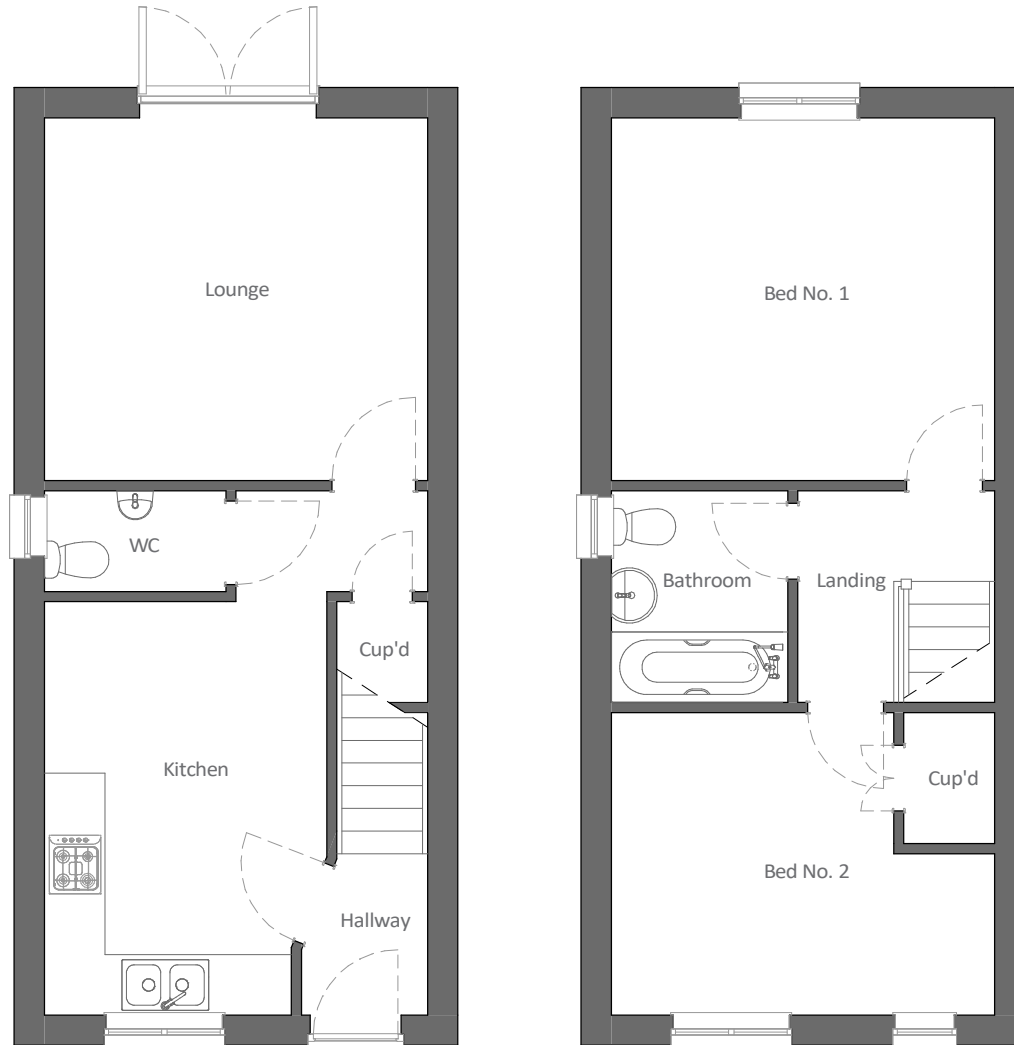

# The Cantley

### Ground Floor

**Kitchen** 2.80m x 4.10m (9'2" x 13'5")

**WC** 1.80m x 1.00m (5'11" x 3'9")

**Lounge** 3.80m x 3.60m (12'6" x 11'10")

### First Floor

**Bathroom** 1.75m x 2.10m (5'9" x 6'11")

**Bed No. 1** 3.80m x 3.60m (12'6" x 11'10")

**Bed No. 2** 3.80m x 3.00m (12'6" x 9'10")